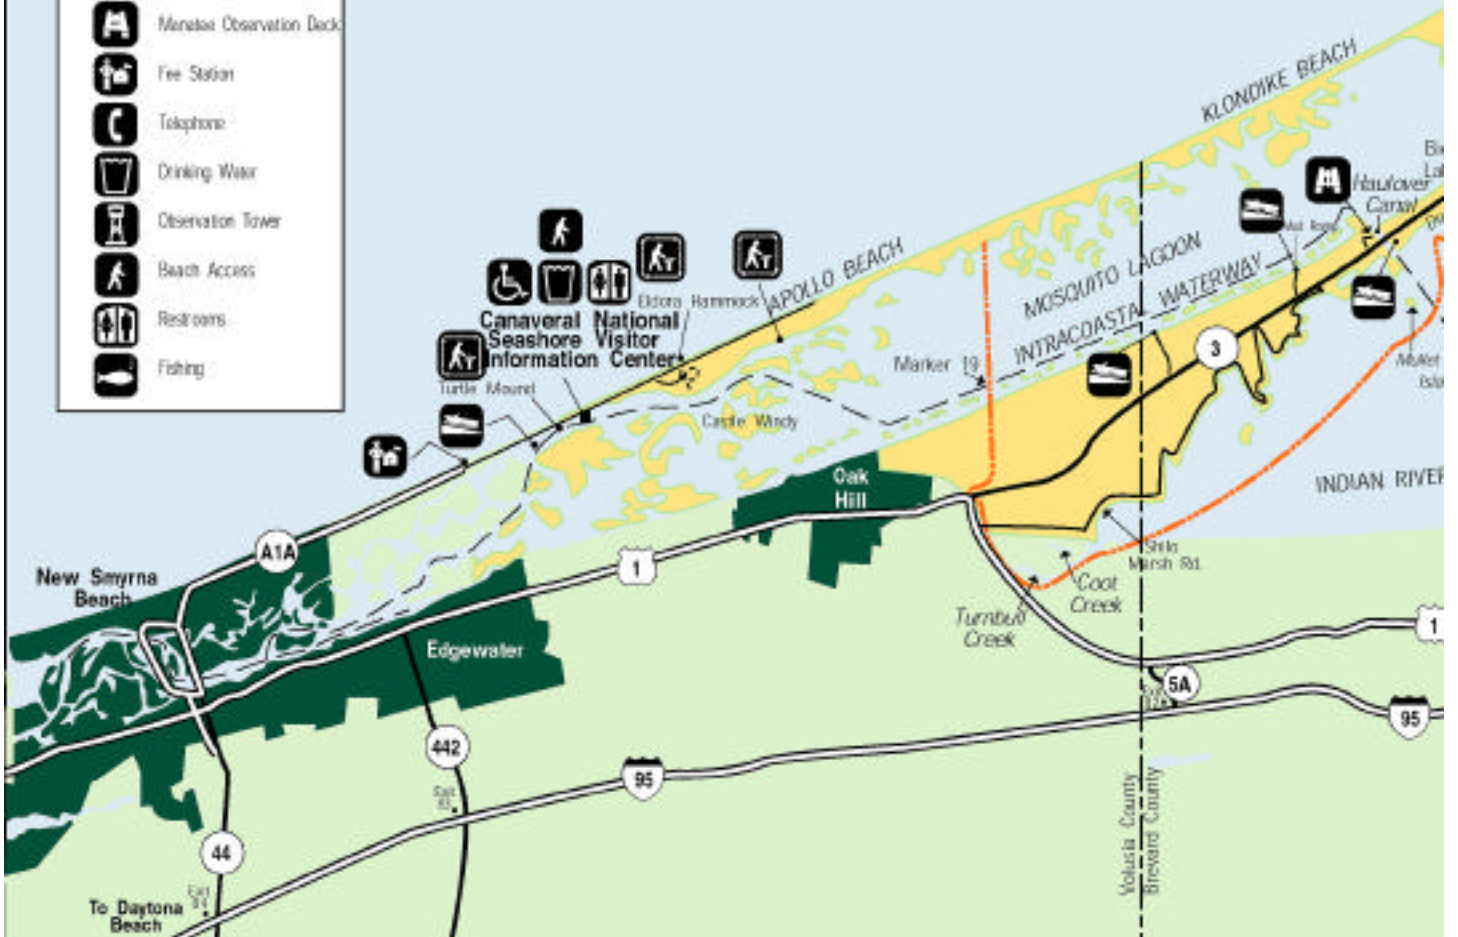

# Merritt I National Wild

**Legend**

- Refuge Boundary
- Major Highways
- Paved Roads
- Unpaved Roads
- Foot Trails
- Intracoastal Waterway
- Black Point Wildlife Drive
- No Motor Zone
- Open to the Public
- Closed to the Public
- Interpretive Trail
- Wheelchair Accessible
- Boat Launch
- Mammal Observation Deck
- Fee Station
- Telephone
- Drinking Water
- Observation Tower
- Beach Access
- Restrooms
- Fishing

# Island Life Refuge