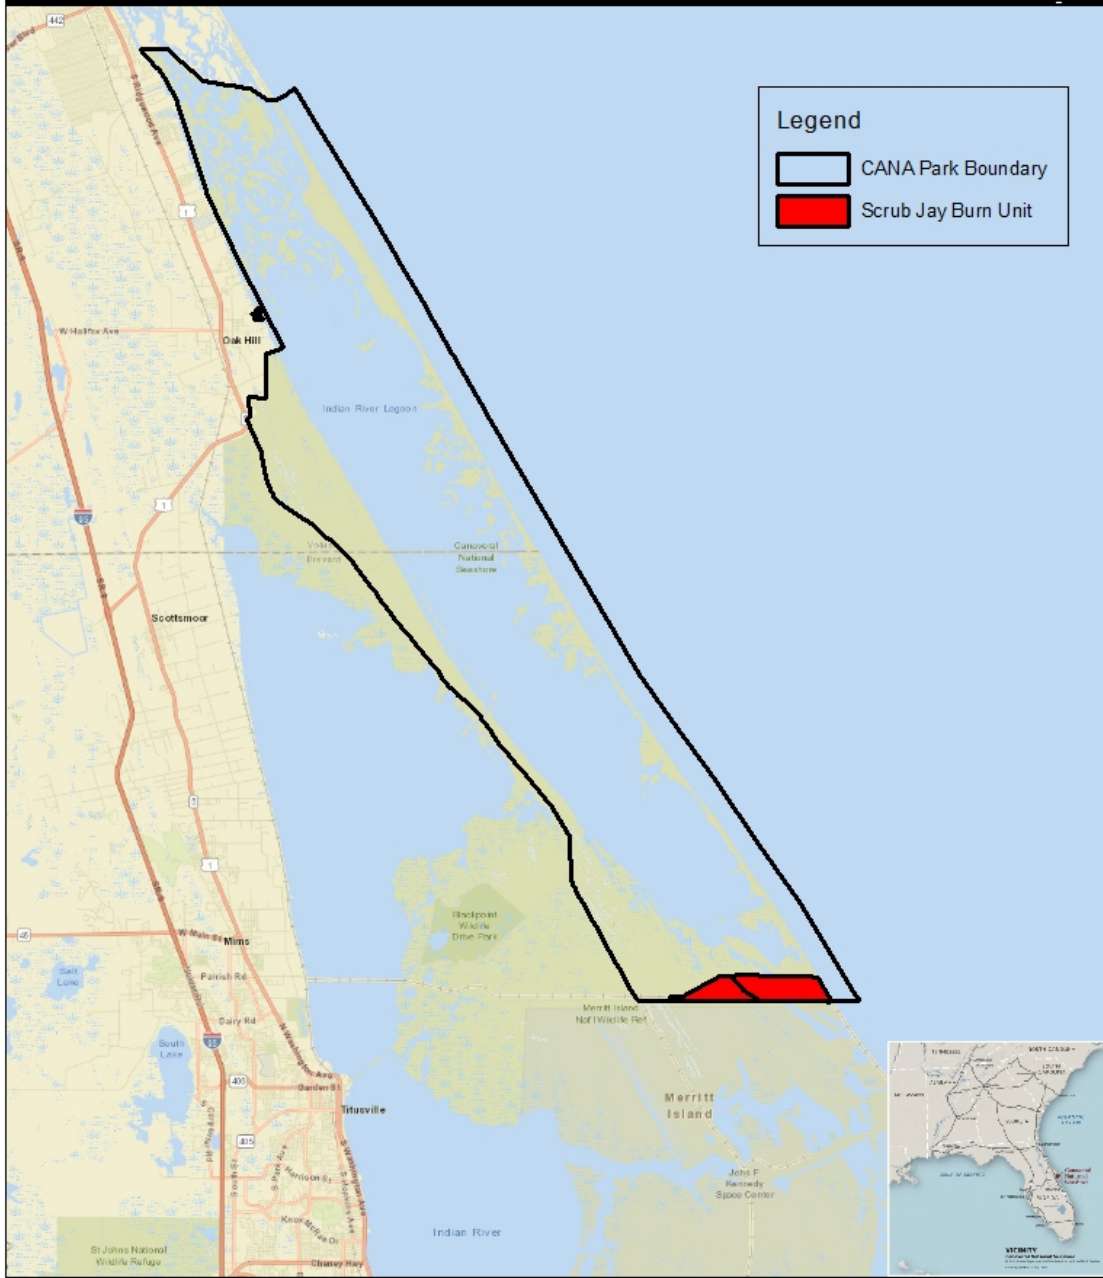

Scrub Jay Burn Unit Vicinity Map

Canaveral National Seashore

National Park Service
U.S. Department of the Interior

Legend

- CANA Park Boundary
- Scrub Jay Burn Unit